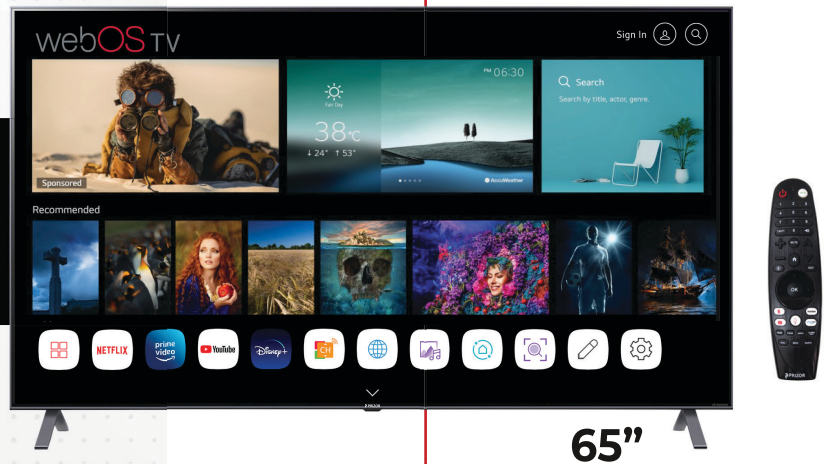

## KEY FEATURES

- ◆ PRIZOR 4K SMART TV 65 INCH
- ◆ SUPPORTED APPS: NETFLIX, YOUTUBE, PRIME VIDEO, DISNEY+ HOTSTAR
- ◆ OPERATING SYSTEM: WEBOS
- ◆ CONNECTIVITY: 3 HDMI AND 2 USB PORTS
- ◆ SOUND: 10 WATTS SPEAKERS WITH DOLBY AUDIO AND DTS VIRTUAL X
- ◆ SIZE 65 INCH 165 CM
- ◆ ROM-8 GB & RAM – 1.5GB
- ◆ 4K RESOLUTION SUPPORTED

webOS TV

1800-123-3699  [www.prizor.in](http://www.prizor.in)

**SPECIFICATIONS**

Model	PZT4KFL-65FAS-WOS	
Screen Size	165 cm	
Screen Type with resolution	UHD-3840*2160	
Aspect Ratio	16:9	
Contrast Ratio	20,00,000:1	
Open Cell	LG/ Innolux/BOE	
Android Features		
Chipset	RTD2874SFA-GR	
OS	Web OS	
Main Board	RT2874.PC821 (T)	
ROM/Flash	8GB	
RAM/DDR 3	1.5GB	
LAN	RJ-45	
Wi-Fi	2.4 GHz & 5 GHz	
Connectivity Features	Qty	
AV IN	1	RCA
Optical - out	1	Optical
USB	2	V-2.0
HDMI	3	Standard
EarPhone	Yes	3.5 mm socket
RF IN (Optional)	Yes	75 ohms
Wi-Fi (Dual band)	Yes	2.4GHz + 5.0GHz
LAN	Yes	RJ - 45
<b>FEATURES</b>		
Brightness	> 280 nits	
Viewing Angle	178° (H) / 178° (V)	
Response Time	8.0 msec	
Sound O/p	2*10W, 8 Ohm	
Speaker	34*94 - 8E/10W Box SPK	
Preload Apps	Yes	
Miracast	Yes	
ThinQAI	Yes	