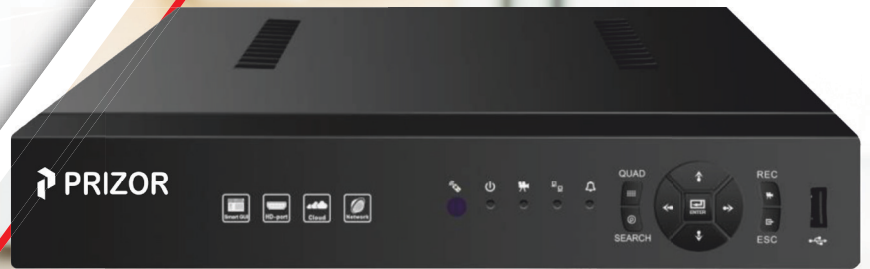

PRIZOR VIZTECH LIMITED

RP-HDV2402-2M-PRO 24CH H.265 DVR

KEY FEATURES

- ◆ 5 IN 1 HYBRID, SUPPORT HDTVI, AHD, CVI,
- ◆ ANALOG, NETWORK FIVE SIGNAL ACCESS
- ◆ THE TRANSMISSION DISTANCE OF ANALOG COAXIAL CABLE CAN REACH 600M,
- ◆ AND THE VIDEO TRANSMISSION IS RELIABLE
- ◆ SUPPORT UTC FUNCTION, DIRECTLY SET THE CAMERA THROUGH COAXIAL CABLE
- ◆ SUPPORT ONVIF PROTOCOL TO ENSURE THE INTERCONNECTION WITH THE NETWORK CAMERA
- ◆ SUPPORT MOBILE PHONE MONITORING, SUPPORT CLOUD SERVICE,
- ◆ REALIZE APP PREVIEW + REMOTE VIDEO PLAYBACK
- ◆ MOBILE APP-PRIZORPRO
- ◆ COXIAL AUDIO SUPPORTED TVI MODE ONLY

PRIME SERIES

SPECIFICATIONS

MODEL/NAME		RP-HDV2402-2M-PRO
VIDEO INPUT	VIDEO INPUT	24 CH
	COAXIAL HD INPUT	720P/960H/1080P
	NETWORK VIDEO INPUT	24 CH 720P/960P/1080P
	NETWORK VIDEO ACCESS BANDWIDTH	150MBPS(Default 70MBPS IF WANT 150MBPS NEED TO CONNECT WITH GIGA SWITCH)
	AUDIO INPUT	8 CH,RCA PORT
AUDIO AND VIDEO OUTPUT	HDMI OUT PUT	1 CH,HDMI PORT ; RESOLUTION:1920X1080P/60HZ;
	VGA OUT PUT	1 CH,VGA PORT ; RESOLUTION:1920X1080P/60HZ
	AUDIO OUTPUT	RCA AUDIO OUTPUT*1, HDMI AUDIO OUTPUT
	CVBS OUTPUT	1 CH,BNC PORT, (OPTIONAL)
VIDEO AND AUDIO CODEC SPEC.	COMPRESSION	H.264
	PLAYBACK	8 CH 720P/8 CH 1080P-H PLAYBACK/4 CH 1080P PLAYBACK
	ANALOG VIDEO ENCODING RESOLUTION	1080N(960X1080)@15FPS ; 720P@16FPS ; 960H@25FPS IP-1080P Supported Mode-We can select Hybrid mode as per requirement
	ANALOG VIDEO CODING RATE	512 KBPS ~ 3MBPS
	STREAM TYPE	AUDIO AND VIDEO STREAMING / VIDEO STREAMING,SUPPORT VBR/ CBR
	AUDIO COMPRESSION	G.711
RECORDING MANAGEMENT	RECORDING MODE	TIMING , MOTION DETECTION , ALARM
	PLAYBACK MODE	REGULAR PLAYBACK
	BACKUP MODE	USB BACKUP AND NETWORK BACKUP,BACKUP BY TIME