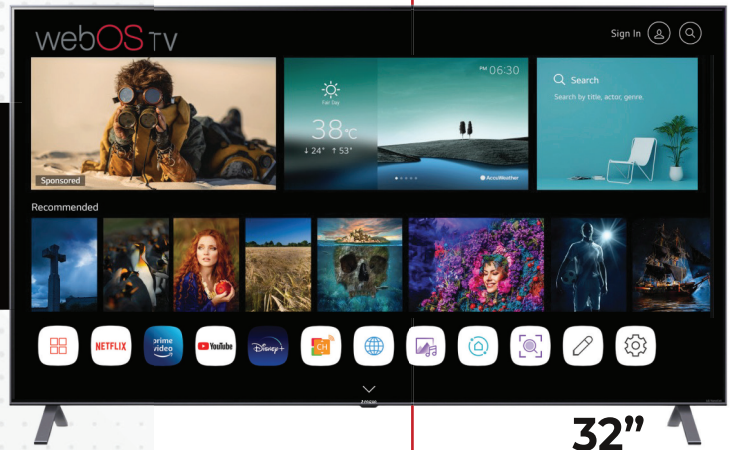

PRIZOR VIZTECH LIMITED

PZTFHD- 32FAS-WOS

32"

KEY FEATURES

- ◆ PRIZOR SMART TV 32 INCH
- ◆ SUPPORTED APPS: NETFLIX, YOUTUBE, PRIME VIDEO, DISNEY+ HOTSTAR
- ◆ OPERATING SYSTEM: WEBOS
- ◆ CONNECTIVITY: 3 HDMI AND 2 USB PORTS
- ◆ SOUND: 10 WATTS SPEAKERS WITH DOLBY AUDIO AND DTS VIRTUAL X
- ◆ SIZE 43 INCH 109 CM
- ◆ ROM-8 GB & RAM – 1.5GB

webOS TV

1800-123-3699

www.prizor.in

SPECIFICATIONS

MODEL		PZTFHD- 32FAS-WOS
Screen Size		109 cm
Screen Type with resolution		FHD 1920*1080
Aspect Ratio		16:9
Contrast Ratio		20,00,000:1
Open Cell		BOE/AUO
Android Features		
Chipset		RTD2874SFA-GR
OS		Web OS
Main Board		RT2874.PC821 (T)
ROM/Flash		8GB
RAM/DDR 3		1.5GB
LAN		RJ-45
Wi-Fi		2.4 GHz & 5 GHz
Connectivity Features	Qty	
AV IN	1	RCA
Optical - out	1	Optical
USB	2	V-2.0
HDMI	3	Standard
EarPhone	Yes	3.5 mm socket
RF IN (Optional)	Yes	75 ohms
Wi-Fi (Dual band)	Yes	2.4GHz + 5.0GHz
LAN	Yes	RJ - 45
FEATURES		
Brightness		> 250 nits
Viewing Angle		178° (H) / 178° (V)
Response Time		8.0 msec
Sound O/p		2x10W(8Ω) THD+N<10% Audio Input: 1KHz @0.5Vrms
Speaker		30*70 - 8E/10W Box SPK
Preload Apps		Yes
Miracast		Yes
ThinQ AI		Yes